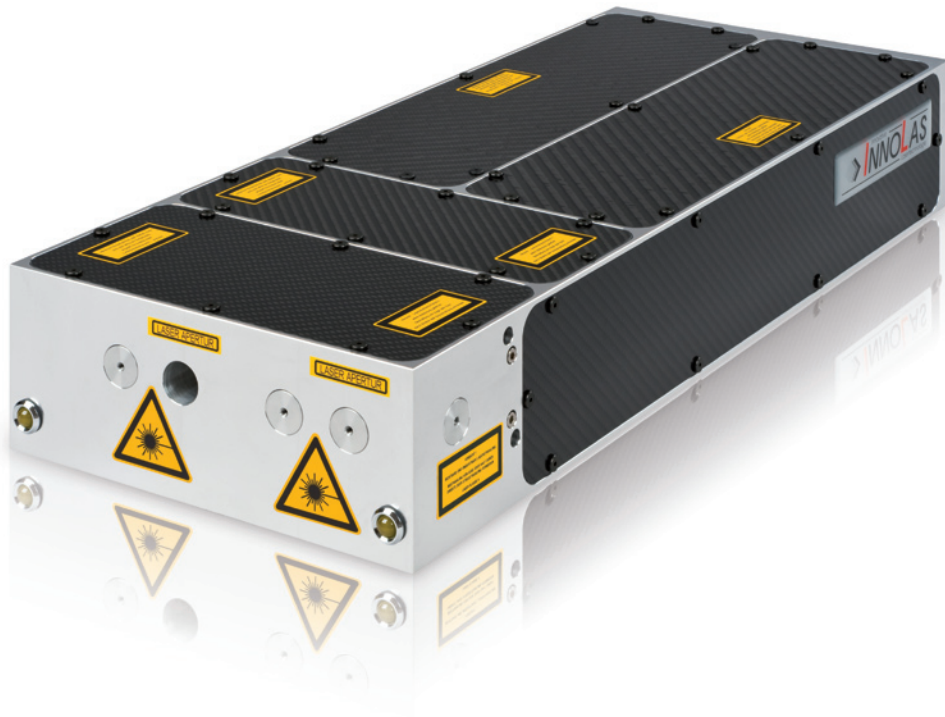

## SpitLight PIV Compact

### Double Rail Series

#### Features

- \* Unlimited adjustable pulse separation
- \* Compact laser head and power supply with small footprint
- \* Robust and stable resonator structure
- \* Quick and easy replacement of flashlamps
- \* Maintenance-free pumping chamber with ceramic reflector
- \* Excellent beam quality and pointing stability
- \* Long flashlamp lifetime
- \* Each cavity can be double pulsed
- \* Quick connect laser head